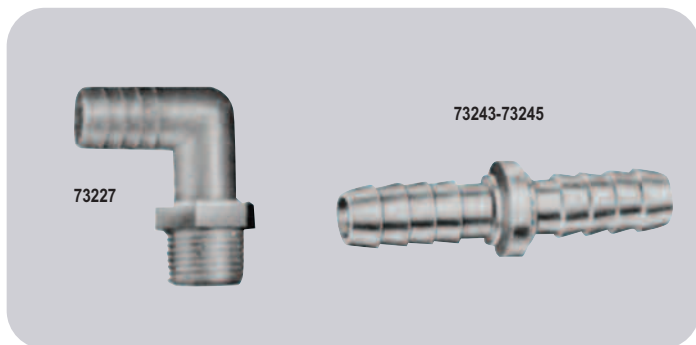

## Accessories

### Elbow Nylon Fitting

MARS NO.	DESCRIPTION	CASE QTY.
73230	Elbow 1/2 barb x 3/4 MPT - 4/pack	1
73232	Elbow 5/8 barb x 3/4 MPT - 4/pack	1
73234	Elbow 3/4 barb x 3/4 MPT - 4/pack	1
73243	Hose mender 3/8 barb - 5/pack	1
73244	Hose mender 1/2 barb - 4/pack	1
73245	Hose mender 5/8 barb - 4/pack	1

### Tee Nylon Fitting

MARS NO.	DESCRIPTION	CASE QTY.
73252	Tee 3/8 x 3/8 x 3/8 barb - 5/pack	1
73253	Tee 1/2 x 1/2 x 1/2 barb - 4/pack	1
73265	Drain plug 3/4 square head - 5/pack	1
73268	Drain plug 3/4 hex head - 5/pack	1