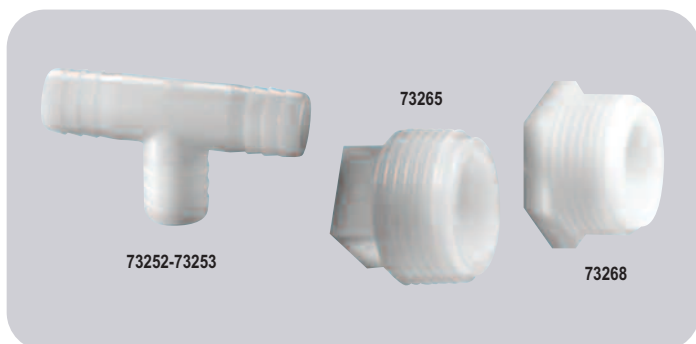

## Accessories

### Elbow Nylon Fitting

MARS NO.	DESCRIPTION	CASE QTY.
73230	Elbow 1/2 barb x 3/4 MPT - 4/pack	1
73232	Elbow 5/8 barb x 3/4 MPT - 4/pack	1
73234	Elbow 3/4 barb x 3/4 MPT - 4/pack	1
73243	Hose mender 3/8 barb - 5/pack	1
73244	Hose mender 1/2 barb - 4/pack	1
73245	Hose mender 5/8 barb - 4/pack	1

### Tee Nylon Fitting

MARS NO.	DESCRIPTION	CASE QTY.
73252	Tee 3/8 x 3/8 x 3/8 barb - 5/pack	1
73253	Tee 1/2 x 1/2 x 1/2 barb - 4/pack	1
73265	Drain plug 3/4 square head - 5/pack	1
73268	Drain plug 3/4 hex head - 5/pack	1