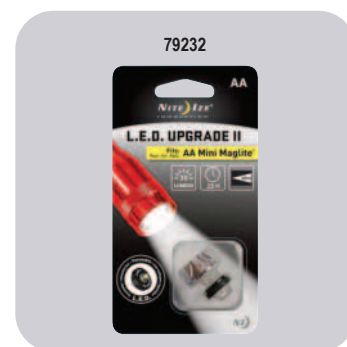

MARS NO.	DESCRIPTION	MAG. NO.	CASE QTY.
79205	Mini-mag AAA (black)	M3A016	12
79230	Mini-mag AA (blue)	M2A116	12
79202	AA combo pack (black)	M2A01C	12
79215	AA mag holster combo (black)	M2A01H	12

MAGLITE® Led Flashlights

MARS NO.	DESCRIPTION	MAG. NO.	CASE QTY.
79240	Maglite Pro 2AA LED (black)	SP2P01H	6

MAGLITE® Accessories

MARS NO.	DESCRIPTION	MAG. NO.	CASE QTY.
79222	AA nylon holster (black)	AM2A056	12
79226	AA leather holster (black)	AM2A026	12

MAGLITE® Replacement Lamps & Accessories

MARS NO.	DESCRIPTION	MAG. NO.	CASE QTY.
79223	AA/AAA bulb 2 pack	LM2A001	12

Upgrade LED Kits for MAGLITE®

MARS NO.	DESCRIPTION	MAG. NO.	CASE QTY.
79232	AA LED Upgrade II-White	LRB2-07	6